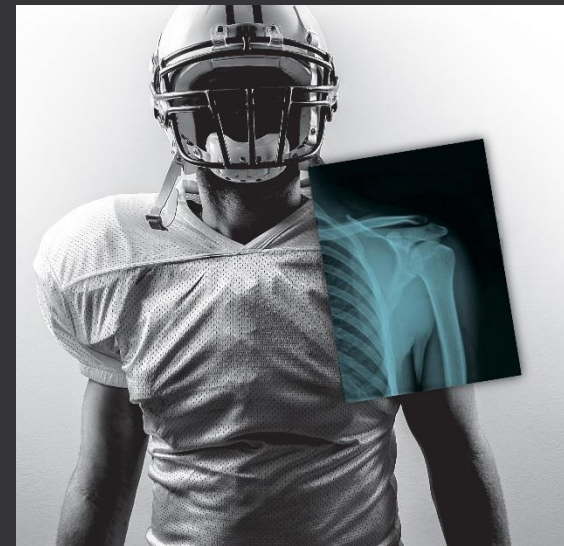

# Tackling Injuries in the NFL

54

Much advancement has taken place in radiology, including in the NFL. It was considered a huge advancement when film would print faster than 90 seconds.

X-ray rooms in the stadiums today are equipped with state-of-the-art trauma rooms and digital imaging systems, and can even include fluoroscopy if needed.

There are 3 teams of medical professionals: the home medical team, visiting medical team, and stadium medical team. Radiologic technologists are a part of the stadium medical team.

Immediate medical attention aids in a shorter recovery time.

Challenges that accompany being a radiologic technologist in the NFL include: examining much larger patients, shooting through pads and football attire, pay, and injuries being televised.

*The Medical Team. An NFL player is carted off the field after being injured. (Siebert, 2013).*

*Shoulder x-ray. A football player has a shoulder x-ray. (Business Wire, 2015).*

Anderson, A. (2017, June 16). Reflections on My Career as a Radiologic Technologist in the NFL. Retrieved November 28, 2017, from <http://www.radiologybusiness.com/topics/care-delivery/reflections-my-career-radiologic-technologist-nfl>